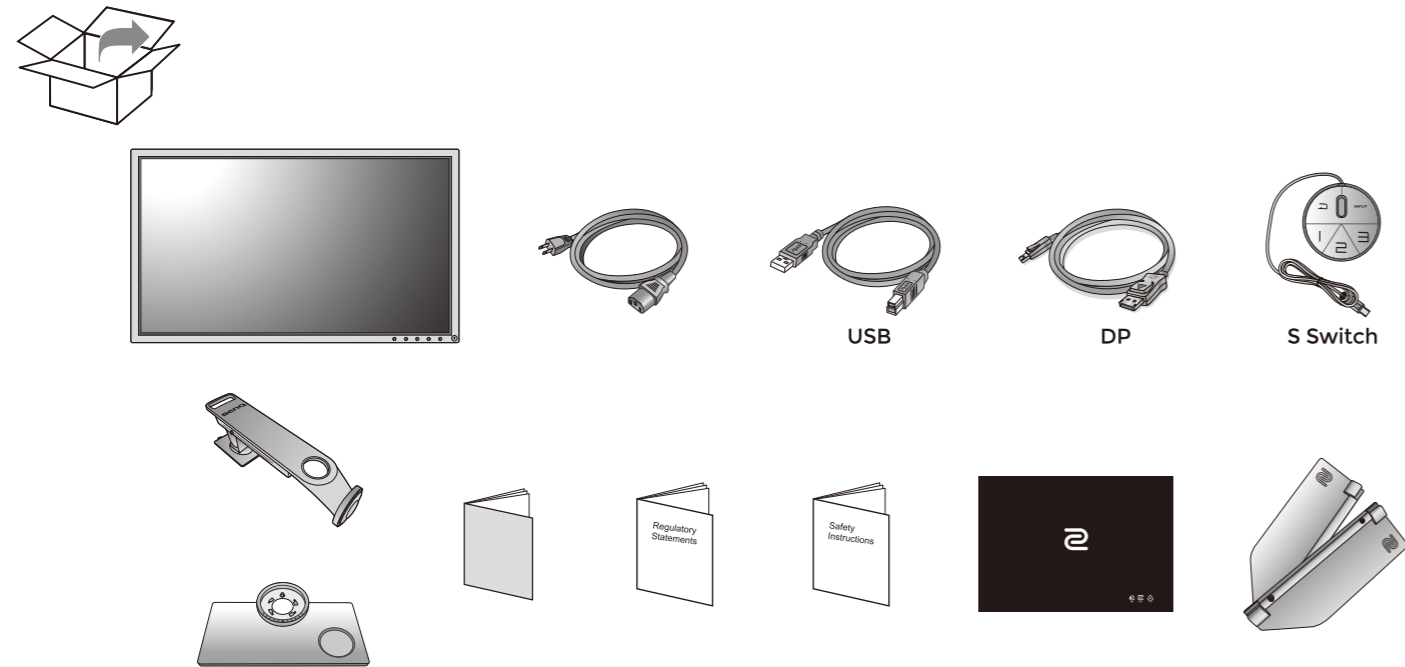

BENQ

XL MONITOR FOR e-SPORTS

XL Series
Quick Start Guide

DN: Z-XL40-EQ-V0

© 2020 BenQ Corporation. All rights reserved. Rights of modification reserved.

9

10

11